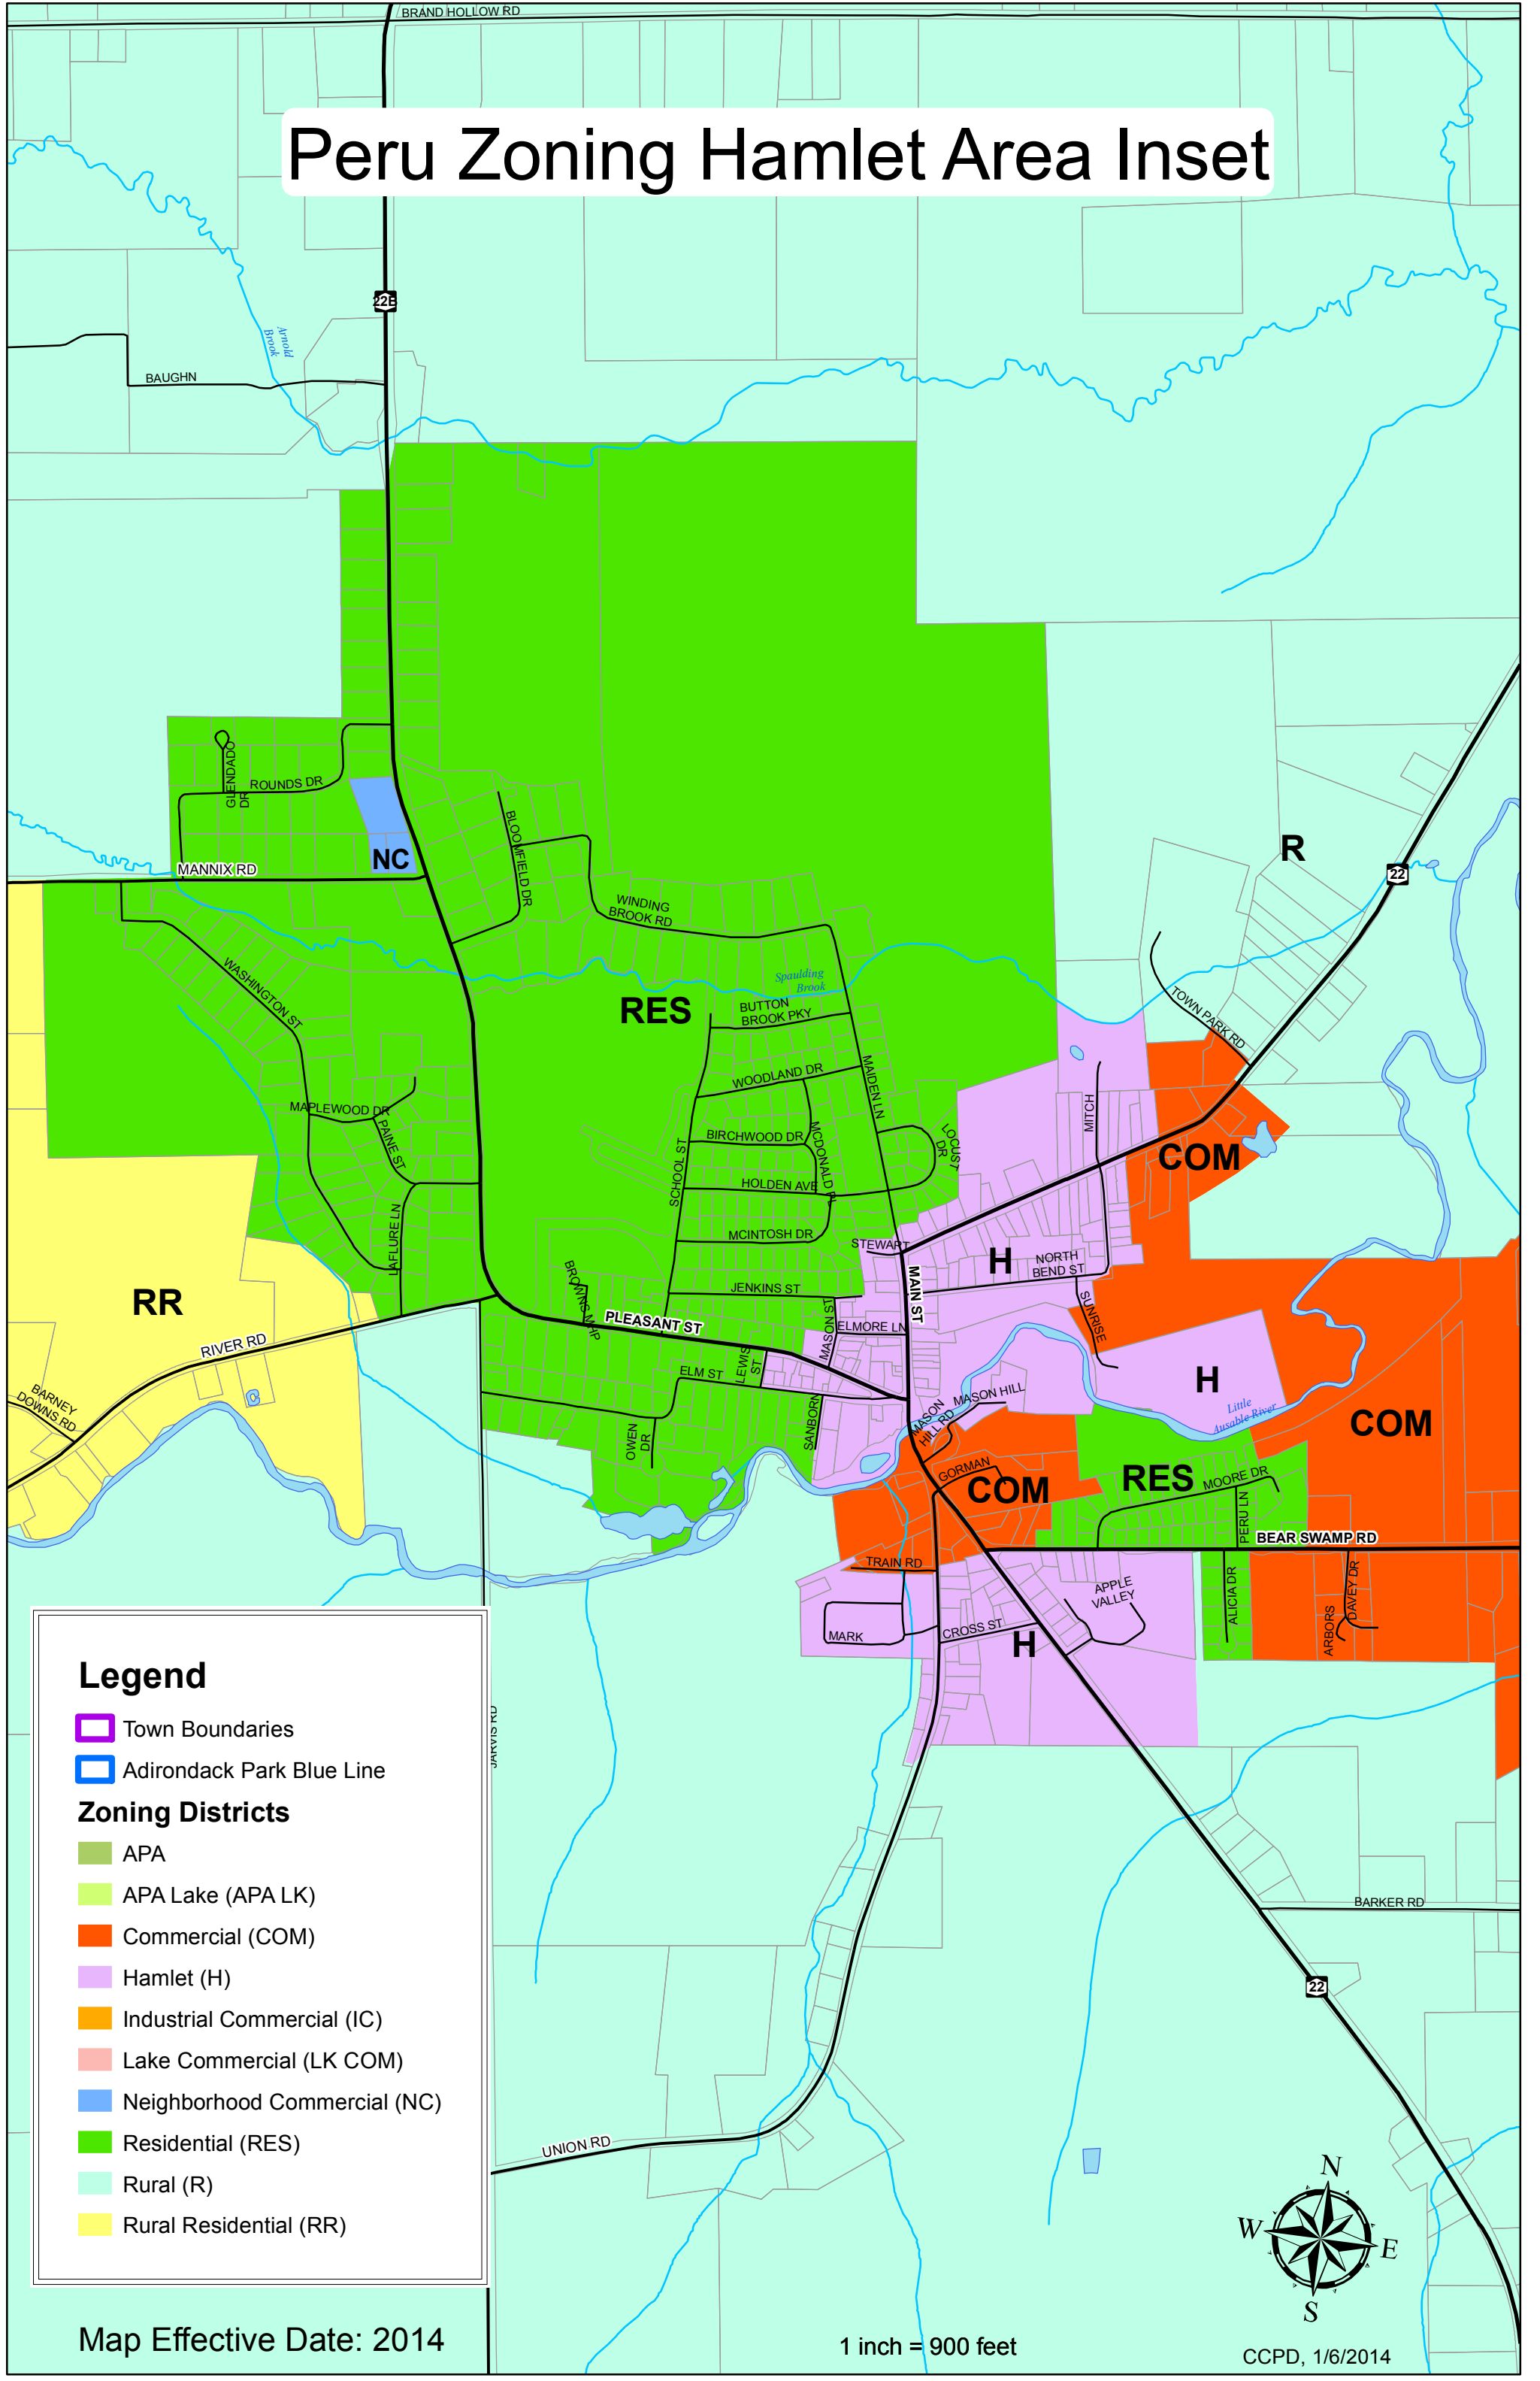

Peru Zoning Hamlet Area Inset

Legend

-  Town Boundaries
-  Adirondack Park Blue Line
- Zoning Districts**
-  APA
-  APA Lake (APA LK)
-  Commercial (COM)
-  Hamlet (H)
-  Industrial Commercial (IC)
-  Lake Commercial (LK COM)
-  Neighborhood Commercial (NC)
-  Residential (RES)
-  Rural (R)
-  Rural Residential (RR)

Map Effective Date: 2014

1 inch = 900 feet

CCPD, 1/6/2014